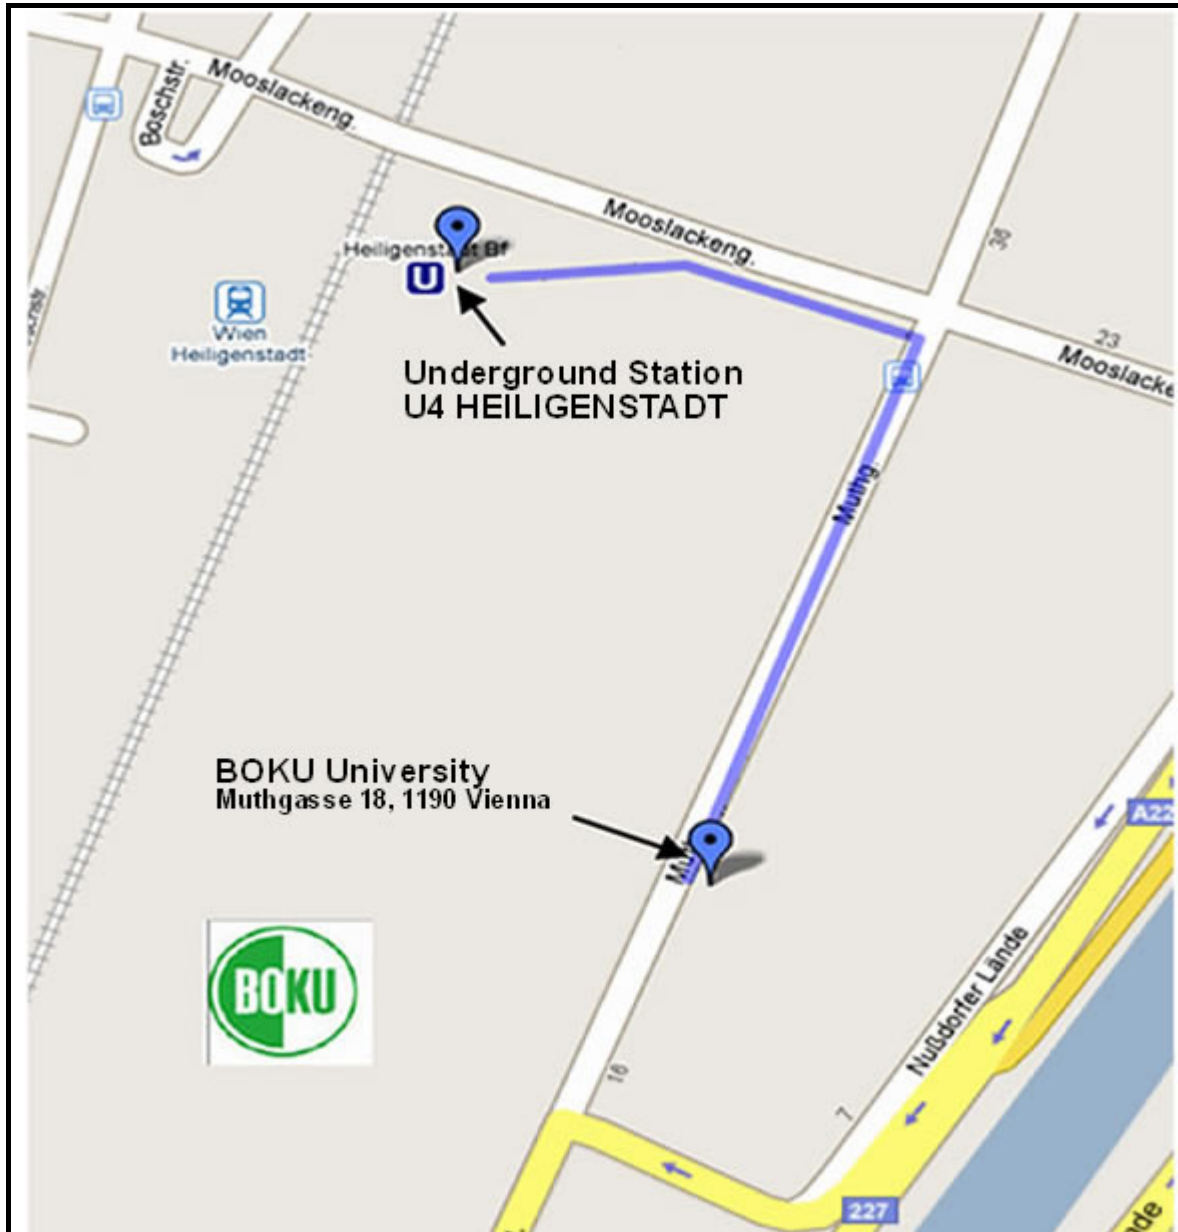

HydroEco´2011

Direction to BOKU University:

Take the underground „U4“ (direction „Heiligenstadt“) until the end station „Heiligenstadt“. Go down the stairs, turn right to the exit „Muthgasse“ and walk to BOKU University according to this map.