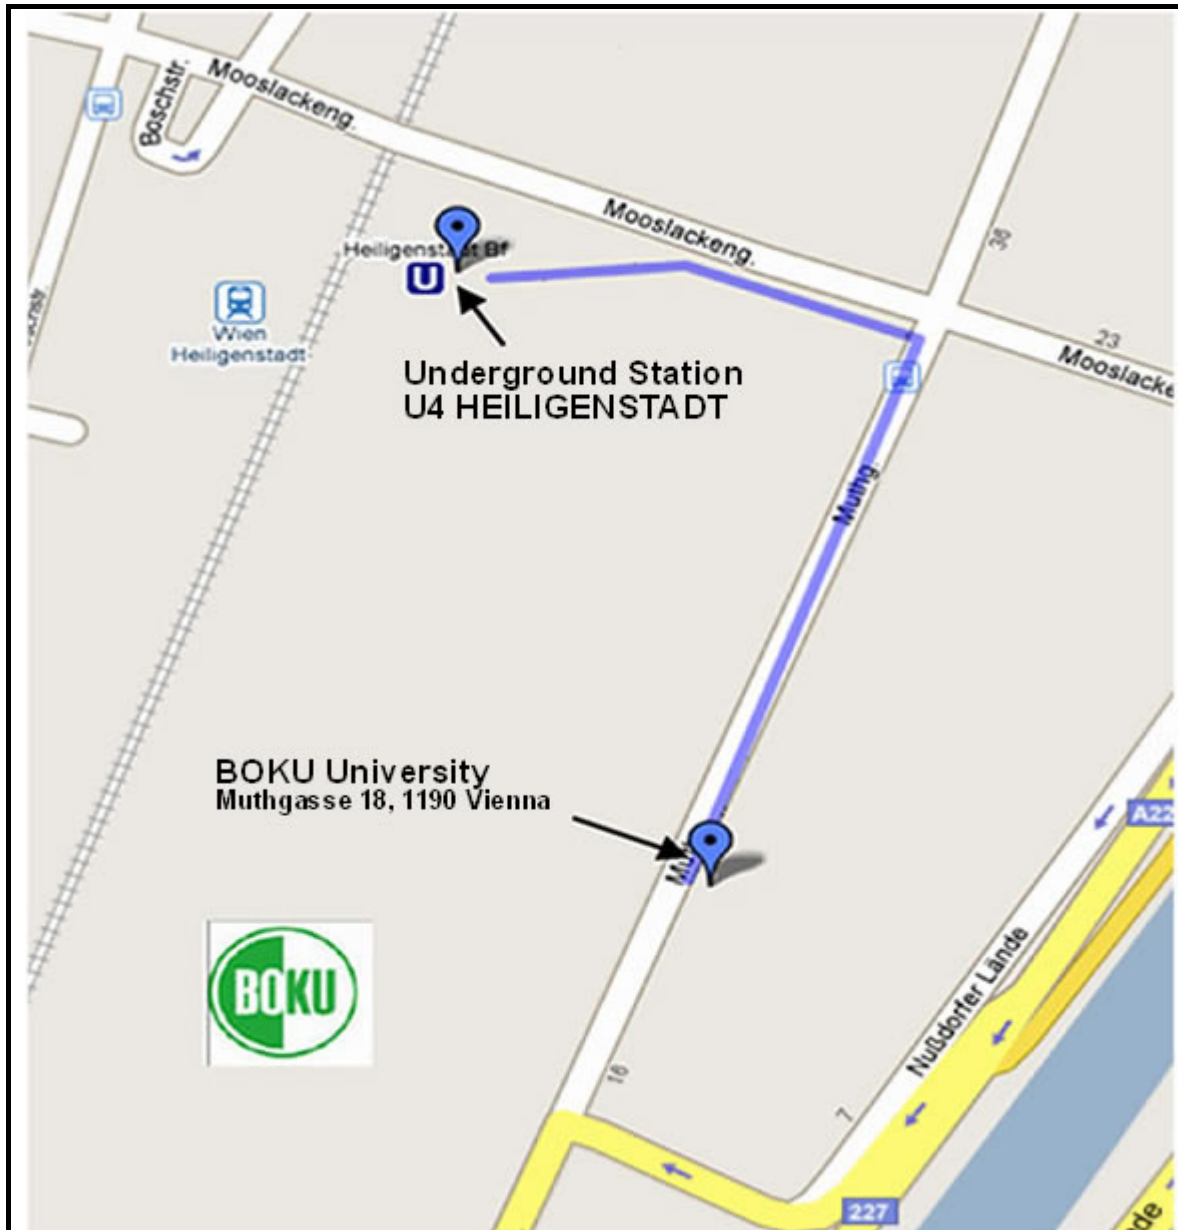

Hydro Predict'2012

Direction to BOKU University:

Take the underground „U4“ (direction „Heiligenstadt“) until the end station „Heiligenstadt“. Go down the stairs, turn right to the exit „Muthgasse“ and walk to BOKU University according to this map.