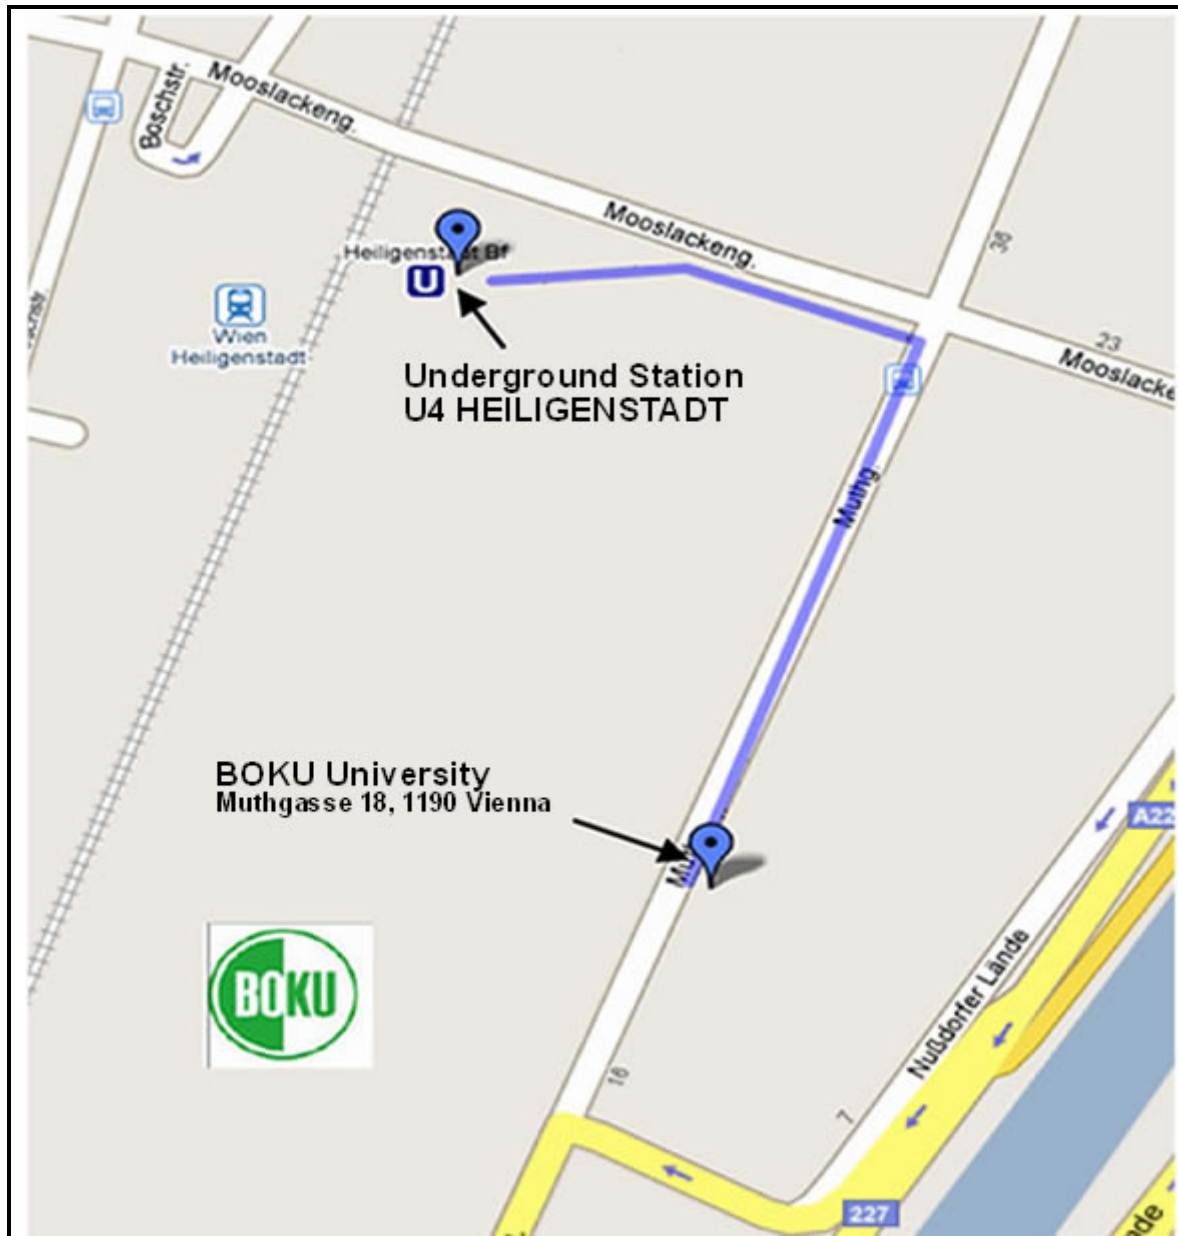

International Interdisciplinary Conference on  
**Land Use and Water Quality**  
Agricultural Production and the Environment  
Vienna, Austria, 21–24 September 2015

**Direction to BOKU University:**

Take the **underground line U4 (green line)** (direction Heiligenstadt) till the terminus (end station) “Heiligenstadt”. Go down the stairs, turn right to the exit “Muthgasse” and walk to BOKU University according to this map.