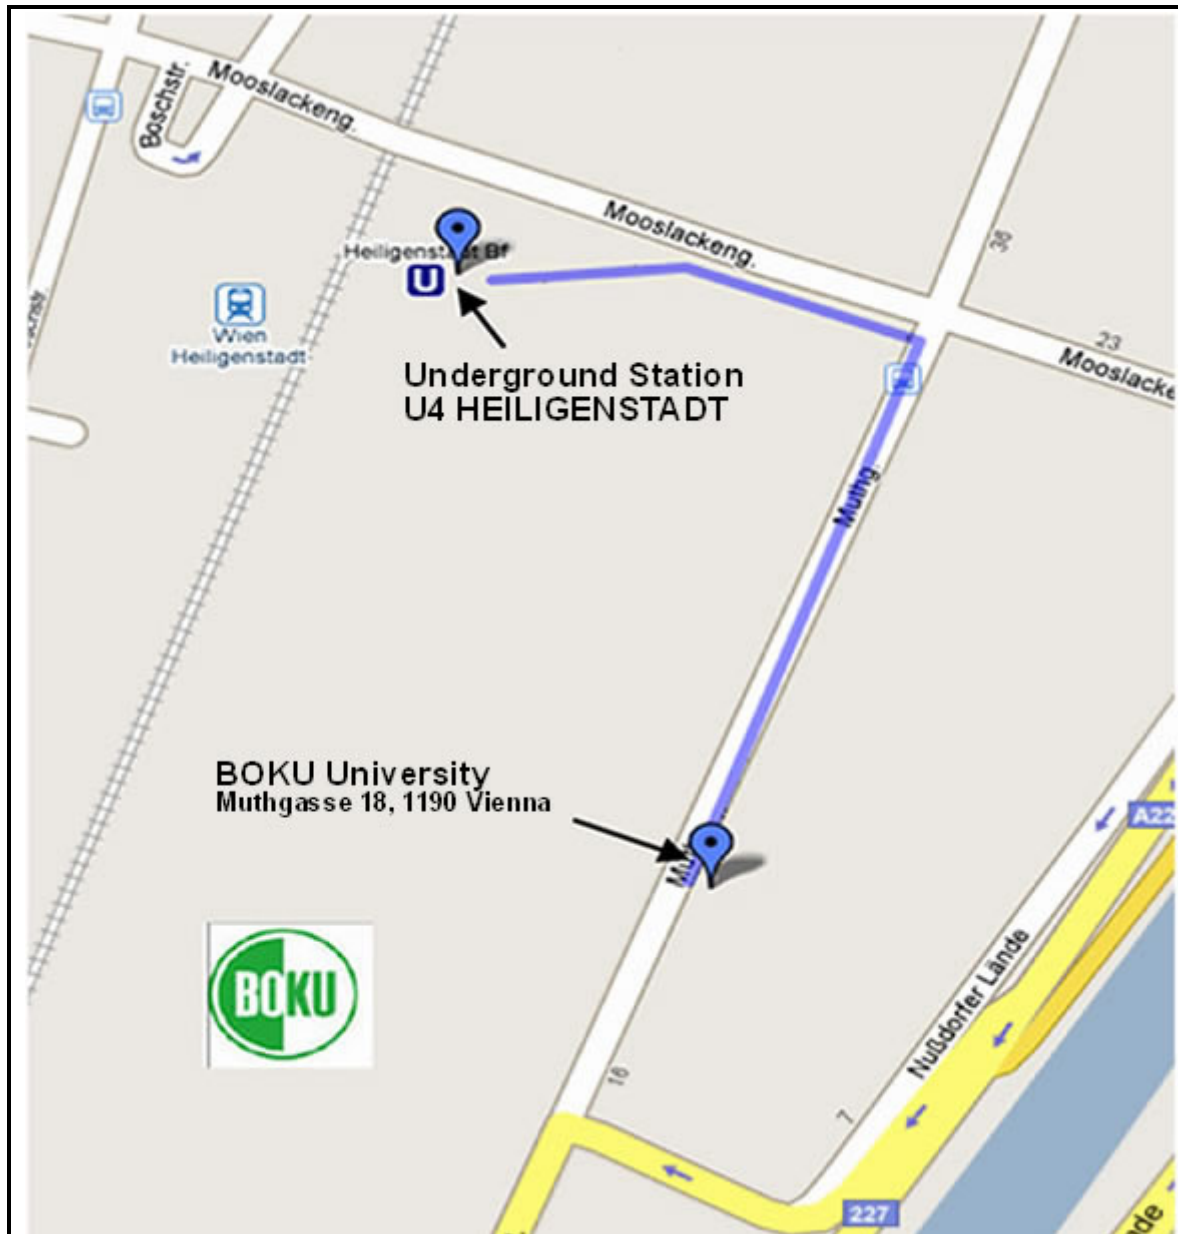

## **Direction to BOKU University:**

Take the underground „U4“ (direction „Heiligenstadt“) until the end station „Heiligenstadt“. Go town the stairs, turn right to the exit “Muthgasse” and walk to BOKU University according this map.